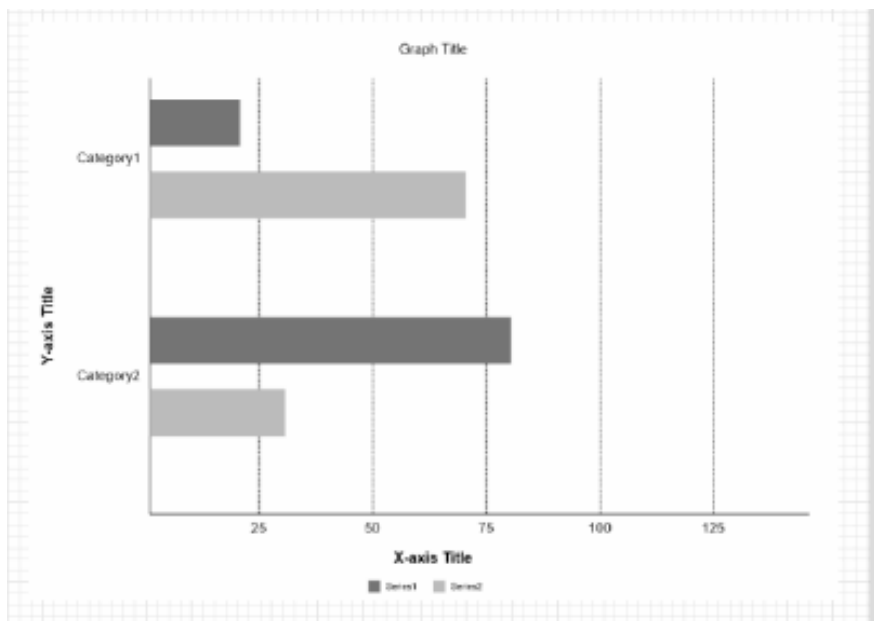

Opacity

Line Solid Gradient radio,

No Line,

Opacity

Direction

Stops

- X,
- Stop Point,

Opacity

Line Width

- A1 (
-

	A	B	C	D	E
1	Categories	Category1	Category2		
2	Series1	20	80		
3	Series2	70	30		
4					

Transform,

⋮
•
•
⋮
•
•

•
•

. Ctrl + H.

.